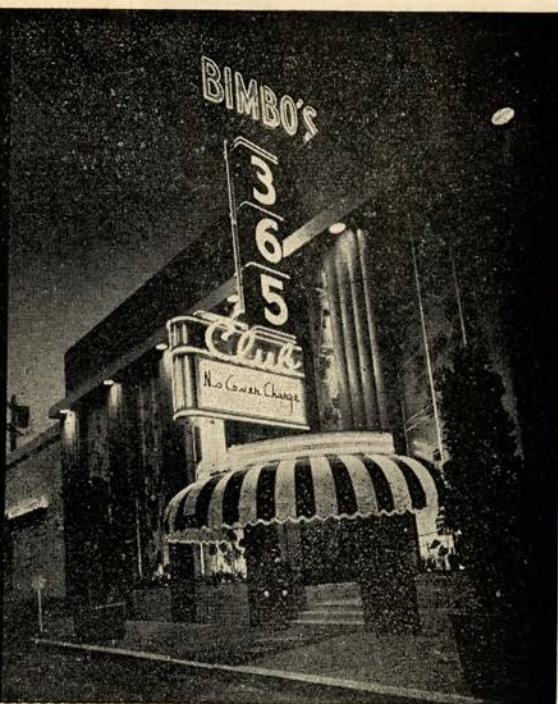

before the opera ...

DINNER FROM 6

after the opera ...

SUPPER FROM 10

LAST SHOW 1 A.M.

- World's Best Dinner
- Home of the Girl in the Fishbowl
- Cocktails from 5
- Dinner from 6
- Dancing from 7
- 1st show starts at 7:30
- GRaystone 4-0365

Bimbo's 365 Club

1025 COLUMBUS AVE.