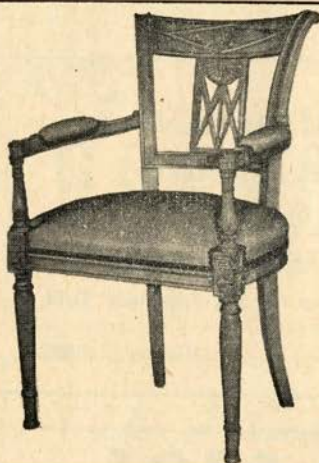

SAN FRANCISCO CONSERVATORY OF MUSIC

ALBERT ELKUS—Director

Professional Instruction by a Distinguished Faculty
EVENING CLASSES for BEGINNING ADULT STUDENTS

Saturday Morning Children's Classes
SPECIAL CLASSES FOR PRE-SCHOOL CHILDREN

Individual Instruction in all departments

3435 SACRAMENTO STREET

WALNUT 1-3496

FRENCH FURNITURE

AT ITS BEST

DRAPERIES OF DISTINCTION

ALBERT DAINI

PERIOD FURNITURE

1529 PINE STREET

ORdway 3-6316

THE CHANDELIER RESTAURANT

*Representative of San Francisco's Gracious Victorian Era
Crystal Chandeliers (17). Gold Leaf Window Trims*

PARK — DINE — WALK to Opera and RETURN for after-theatre snack
LUNCHEON — HORS D'OEUVRES — COCKTAILS AT 5 — DINNER AT 6 — MUSIC

Miss Alethea Hillhouse, Prop.

848 EDDY STREET NEAR VAN NESS AVENUE

AUTUMN IMPORTATIONS of Shirts and Tie Silks

Shirts $10.50 to $45.00

Neckwear $2.50 to $6.50

D. C. HEGER

IMPORTERS & SHIRTMAKERS

170 SUTTER STREET

SAN FRANCISCO

HANCOCK BROS.

BONDED TICKET PRINTERS

25 JESSIE STREET

SAN FRANCISCO 5, CALIF.

DO 2-2191