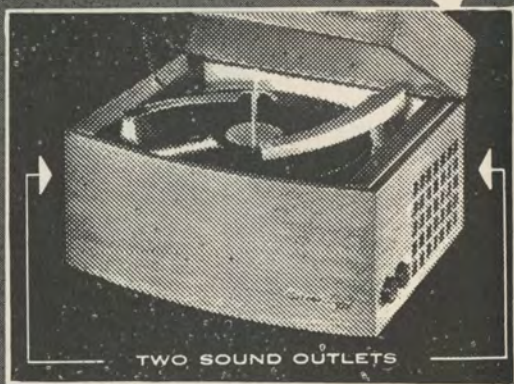

RECORDED PERFORMANCES BY THE STARS YOU HEAR TONIGHT

on COLUMBIA RECORDS

DOROTHY KIRSTEN

ML-2200 Puccini Arias
ML-2129 Songs of George Gershwin
ML-4666 The Merry Widow
ML-4730 Famous Operatic Arias

FRANK GUARRERA

ML-2114 Baritone Arias from Italian Operas
ML-4499 Scenes from Verdi's "Otello"
SL-112 Gounod: Faust

FAUSTO CLEVA

ML-4515 Aida—Prelude and Ballet
SL-124 Music
SL-113 Faust—Ballet
Music
Mascagni: Cavalleria Rusticana
Leoncavallo: Pagliacci

Enjoy the thrill of hearing your favorite artists again and again. Hear their finest performances on the remarkable new Columbia "360" hi-fidelity phonograph and know the joy of magically changing your home into a miniature "opera house." Just switch it on and the whole room sings. Now available in limited quantities; Table Model 149.50; Console Model 184.50.

AVAILABLE AT YOUR COLUMBIA RECORD DEALER LISTED BELOW

Alcalde's RADIO Center

Featuring the "360".
Complete opera selections
and other classics

1049 B St. Hayward, Calif.

LUcerne 1-2722

RADIO • TV • RECORDS

Ross-Cameron RECORD CENTER

331 Bush • YU. 6-0319

Complete Long Playing
Record Stock

*Prompt Action on
Special Orders*

Featuring Incomparable
Columbia "360"

PORTALS TO MUSIC

78 Stonestown, San Francisco

OVERland 1-6012

FREE PARKING

Open Wednesday, Friday
Evenings Till 9:30

Featuring the "360"

*The Bay Area's Newest and Most
Complete Record Shop*

*Trained Experienced Personnel
Who Know Records*