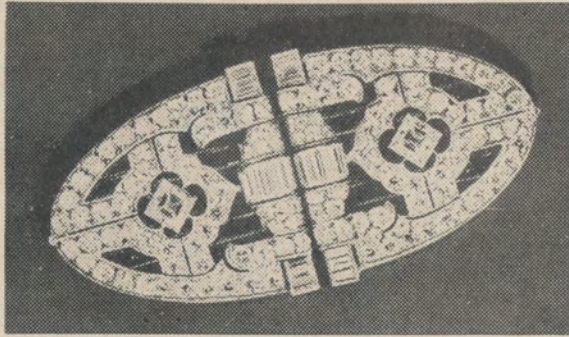

*convert your diamonds
into cash at Louis and Co.*

We'll buy your diamonds for spot cash, or you can leave them with us and we'll sell them for you and charge only a small brokerage fee. Whether you're a private owner or a trustee for an estate, bring your unwanted jewelry to Louis and Company. Paying fair and just prices, we buy gems worth $5 or $50,000. No estate is too large or too small. Buying hours are from 10 a.m. to 5 p.m. Monday through Saturday. If you can't come in yourself, send your jewelry either by Railway Express or registered mail, insured.

estates liquidated; diamonds appraised for insurance