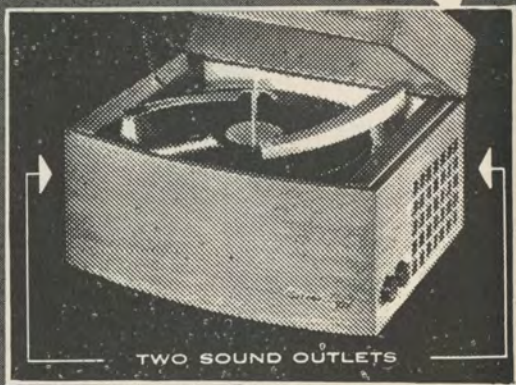

RECORDED PERFORMANCES BY THE STARS YOU HEAR TONIGHT

on COLUMBIA RECORDS

DOROTHY KIRSTEN

ML-2200 Puccini Arias
ML-2129 Songs of George Gershwin
ML-4666 The Merry Widow
ML-4730 Famous Operatic Arias

FRANK GUARRERA

ML-2114 Baritone Arias from Italian Operas
ML-4499 Scenes from Verdi's "Otello"
SL-112 Gounod: Faust

FAUSTO CLEVA

ML-4515 Aida—Prelude and Ballet
SL-124 Music
SL-113 Faust—Ballet
Music
Mascagni: Cavalleria Rusticana
Leoncavallo: Pagliacci

Enjoy the thrill of hearing your favorite artists again and again. Hear their finest

performances on the remarkable new Columbia "360" hi-fidelity phonograph and know the joy of magically changing your home into a miniature "opera house." Just switch it on and the whole room sings. Now available in limited quantities; Table Model 149.50; Console Model 184.50.

AVAILABLE AT YOUR COLUMBIA RECORD DEALER LISTED BELOW

Alcalde's RADIO Center

Featuring the "360".
Complete opera selections
and other classics

1049 B St. Hayward, Calif.

LUcerne 1-2722

RADIO • TV • RECORDS

Ross-Cameron RECORD CENTER

331 Bush • YU. 6-0319

Complete Long Playing
Record Stock

*Prompt Action on
Special Orders*

Featuring Incomparable
Columbia "360"

PORTALS TO MUSIC

78 Stonestown, San Francisco

Overland 1-6012

FREE PARKING

Open Wednesday, Friday
Evenings Till 9:30

Featuring the "360"

*The Bay Area's Newest and Most
Complete Record Shop*

*Trained Experienced Personnel
Who Know Records*