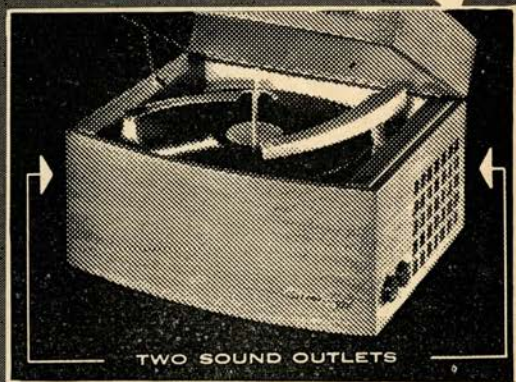

RECORDED PERFORMANCES BY THE STARS YOU HEAR TONIGHT
on COLUMBIA RECORDS

DOROTHY KIRSTEN

ML-2200 Puccini Arias
ML-2129 Songs of George Gershwin
ML-4666 The Merry Widow
ML-4730 Famous Operatic Arias

FRANK GUARRERA

ML-2114 Baritone Arias from Italian Operas
ML-4499 Scenes from Verdi's "Otello"
SL-112 Gounod: Faust

FAUSTO CLEVA

ML-4515 Aida—Prelude and Ballet Music
SL-124 Faust—Ballet Music
SL-113 Mascagni: Cavalleria Rusticana
Leoncavallo: Pagliacci

Enjoy the thrill of hearing your favorite artists again and again. Hear their finest performances on the remarkable new Columbia "360" hi-fidelity phonograph and know the joy of magically changing your home into a miniature "opera house." Just switch it on and the whole room sings. Now available in limited quantities; Table Model 149.50; Console Model 184.50.

AVAILABLE AT YOUR COLUMBIA RECORD DEALER LISTED BELOW

Alcalde's RADIO Center

Featuring the "360".
Complete opera selections
and other classics

1049 B St. Hayward, Calif.

LUerne 1-2722

RADIO • TV • RECORDS

Ross-Cameron
RECORD CENTER

331 Bush • YU. 6-0319

Complete Long Playing
Record Stock

*Prompt Action on
Special Orders*

Featuring Incomparable
Columbia "360"

PORTALS TO MUSIC

78 Stonestown, San Francisco

OVERland 1-6012

FREE PARKING

Open Wednesday, Friday
Evenings Till 9:30

Featuring the "360"

The Bay Area's Newest and Most
Complete Record Shop

Trained Experienced Personnel
Who Know Records