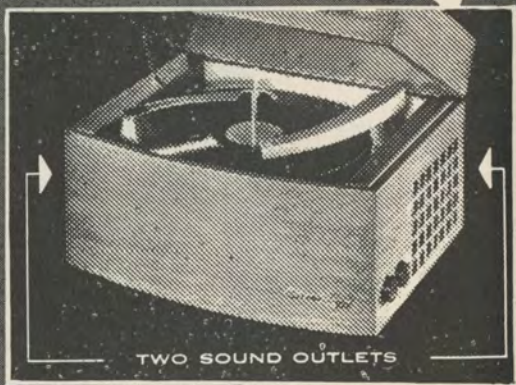

RECORDED PERFORMANCES BY THE STARS YOU HEAR TONIGHT

on COLUMBIA RECORDS

DOROTHY KIRSTEN

ML-2200 Puccini Arias
ML-2129 Songs of
George Gershwin
ML-4666 The Merry
Widow
ML-4730 Famous Oper-
atic Arias

FRANK GUARRERA

ML-2114 Baritone Arias
from Italian
Operas
ML-4499 Scenes from
Verdi's "Otello"
SL-112 Gounod: Faust

FAUSTO CLEVA

ML-4515 Aida—Prelude
and Ballet
Music
SL-124 Faust—Ballet
Music
SL-113 Mascagni:
Cavalleria
Rusticana
Leoncavallo:
Pagliacci

Enjoy the thrill of hearing
your favorite artists again
and again. Hear their finest

performances on the remarkable new Columbia
"360" hi-fidelity phonograph and know the joy
of magically changing your home into a minia-
ture "opera house." Just switch it on and the
whole room sings. Now available in limited
quantities; Table Model 149.50; Consolette
184.50.

AVAILABLE AT YOUR COLUMBIA RECORD DEALER LISTED BELOW

Alcalde's RADIO Center

Featuring the "360".
Complete opera selections
and other classics

1049 B St. Hayward, Calif.

LUcerne 1-2722

RADIO • TV • RECORDS

Ross-Cameron RECORD CENTER

331 Bush • YU. 6-0319

Complete Long Playing
Record Stock

*Prompt Action on
Special Orders*

Featuring Incomparable
Columbia "360"

PORTALS TO MUSIC

78 Stonestown, San Francisco

OVERland 1-6012

FREE PARKING

Open Wednesday, Friday
Evenings Till 9:30

Featuring the "360"

*The Bay Area's Newest and Most
Complete Record Shop*

*Trained Experienced Personnel
Who Know Records*