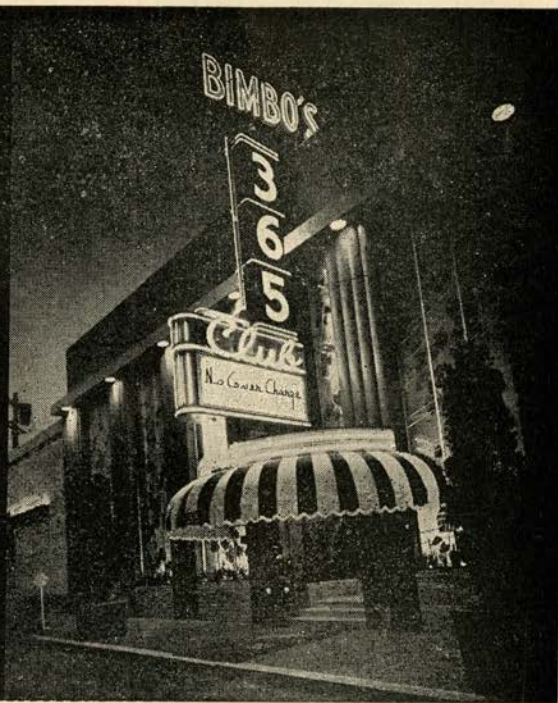

Julie D. Donish
Mr. and Mrs. Deway Donnell
Mr. and Mrs. Milton E. Dorman
Mrs. F. A. Dorn
Mr. and Mrs. Walter E. Drobisch
J. A. Ducournau
Mrs. James H. Duhig
Mrs. Charles Dunphy
Thomas R. Dwyer
Mrs. Francis Milner Edwards
Mr. and Mrs. Philip S. Ehrlich
Mr. and Mrs. Albert L. Ehrman
Mrs. Alfred Ehrman
Mr. and Mrs. Sidney M. Ehrman
Mr. and Mrs. Richard J. Elkus
Mark C. Elworthy
Mr. and Mrs. Joseph S. Englert
Mr. and Mrs. Lennart G. Erickson
Mrs. Carl F. Ernst
Mr. and Mrs. Richard Ernst
Mrs. Milton H. Esberg
Mr. and Mrs. Milton H. Esberg, Jr.
Mr. and Mrs. Hector Escobosa
Myron E. Etienne
Louis Ets-Hokin
Mr. Albert John Evers
George Everson
Mrs. Edward E. Eyre
Dr. and Mrs. Harold K. Faber
Mr. and Mrs. Walter John Felix
Alfred Fellner
Mrs. Edith C. Field
Mr. and Mrs. Marshal H. Fisher
Mrs. Grace Lewis Fisk

before the opera ...

DINNER FROM 6

after the opera ...

SUPPER FROM 10

LAST SHOW 1 A.M.

- World's Best Dinner
- Home of the Girl in the Fishbowl
- Cocktails from 5
- Dinner from 6
- Dancing from 7
- 1st show starts at 7:30
- GRaystone 4-0365

Bimbo's 365 Club

1025 COLUMBUS AVE.