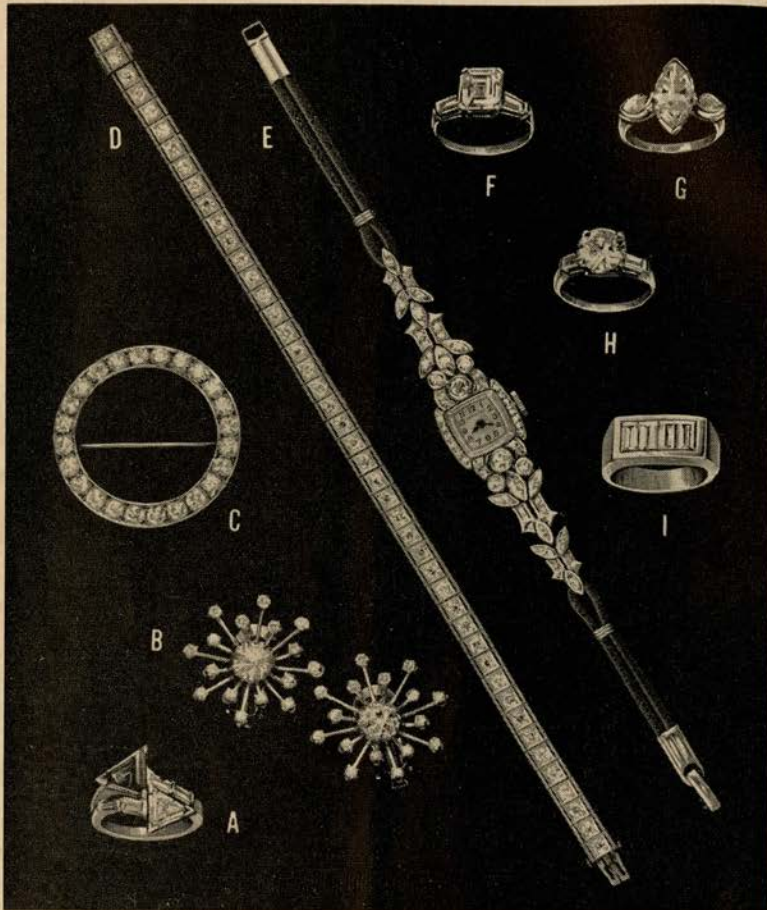

San Francisco
OPERA
Association

Gaetano Merola • General Director

WAR MEMORIAL OPERA HOUSE
SEPTEMBER 16 THROUGH OCTOBER 19, 1952

LOUIS AND CO. PRESENT DIAMOND JEWELS

- A. Diamond emerald twin ring, 1½ ct. ea. 4 bag. set in platinum.....\$1850.00
- B. Diamond snowflake earrings, platinum. 46 diamonds..... 875.00
- C. Diamond platinum circle brooch, 24 diamonds approx. 5 ct..... 1450.00
- D. Diamond platinum straight row bracelet, 45 diamonds approx. 5 ct..... 950.00
- E. Diamond platinum watch, 56 diamonds. 17 Jewel Hamilton Movement..... 975.00
- F. Diamond platinum ring, approximately 3 carat center. 2 bags..... 2650.00
- G. Diamond platinum Marquise ring 3.18 carat center, 2 large diamonds..... 3950.00
- H. Diamond platinum ring, 2.68 carat center, 2 bagt. diamonds..... 2150.00
- I. Man's diamond platinum emerald cut, total weight 2.20 carat..... 790.00