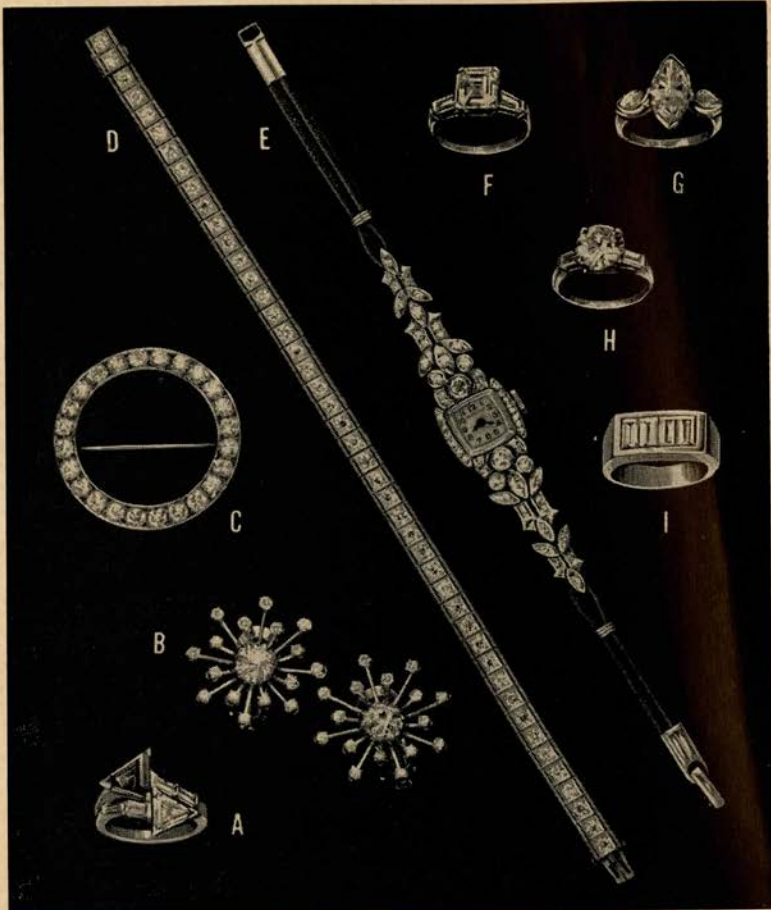

Gaetano Merola • General Director

WAR MEMORIAL OPERA HOUSE

SEPTEMBER 16 THROUGH OCTOBER 19, 1952

LOUIS AND CO. PRESENT DIAMOND JEWELS

- | | | |
|----|---|-----------|
| A. | Diamond emerald twin ring, 1½ ct. ea. 4 bag. set in platinum..... | \$1850.00 |
| B. | Diamond snowflake earrings, platinum. 46 diamonds..... | 875.00 |
| C. | Diamond platinum circle brooch, 24 diamonds approx. 5 ct..... | 1450.00 |
| D. | Diamond platinum straight row bracelet, 45 diamonds approx. 5 ct..... | 950.00 |
| E. | Diamond platinum watch, 56 diamonds. 17 Jewel Hamilton Movement..... | 975.00 |
| F. | Diamond platinum ring, approximately 3 carat center. 2 bags..... | 2650.00 |
| G. | Diamond platinum ring 3.18 carat center, 2 large diamonds..... | 3950.00 |
| H. | Diamond platinum ring, 2.68 carat center, 2 bagt. diamonds..... | 2150.00 |
| I. | Man's diamond platinum emerald cut, total weight 2.20 carat..... | 790.00 |