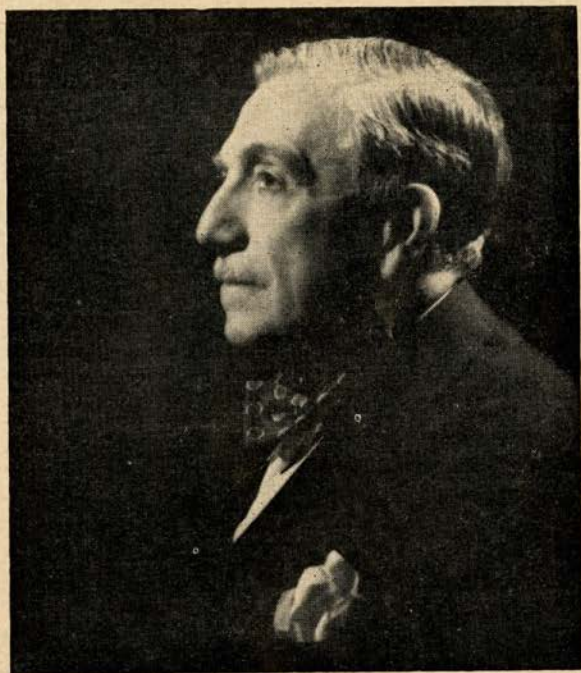

GAETANO MEROLA
GENERAL
DIRECTOR
SAN FRANCISCO OPERA COMPANY

STARS OF UTMOST

COLUMBIA

originators of the modern

Ring up the curtain

ON THE FINEST PERFORMANCES OF THESE GREAT ARTISTS OF OPERA AND CONCERT. THESE COMPLETE OPERAS ARE ALL AVAILABLE ON COLUMBIA LONG PLAYING RECORDS.