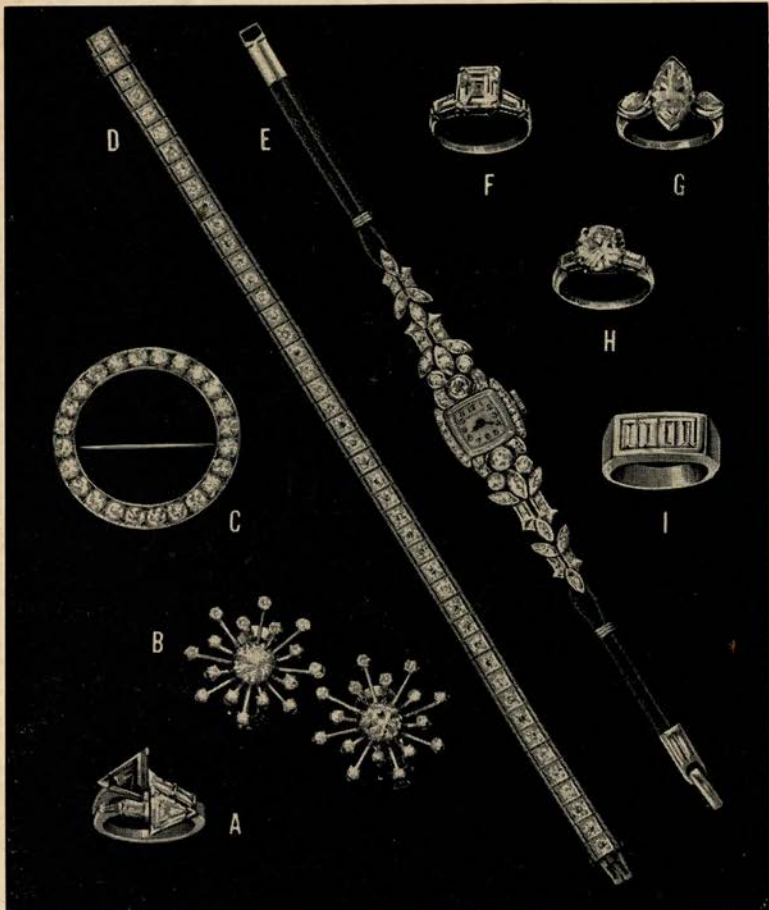

San Francisco
OPERA
Association

Gaetano Merola • General Director

WAR MEMORIAL OPERA HOUSE
SEPTEMBER 16 THROUGH OCTOBER 19, 1952

LOUIS AND CO. PRESENT DIAMOND JEWELS

- A. Diamond emerald twin ring, 1½ ct. ea. 4 bag. set in platinum.....\$1850.00
- B. Diamond snowflake earrings, platinum. 46 diamonds..... 875.00
- C. Diamond platinum circle brooch, 24 diamonds approx. 5 ct..... 1450.00
- D. Diamond platinum straight row bracelet, 45 diamonds approx. 5 ct..... 950.00
- E. Diamond platinum watch, 56 diamonds. 17 Jewel Hamilton Movement..... 975.00
- F. Diamond platinum ring, approximately 3 carat center. 2 bags..... 2650.00
- G. Diamond platinum Marquise ring 3.18 carat center, 2 large diamonds..... 3950.00
- H. Diamond platinum ring, 2.68 carat center, 2 bagt. diamonds..... 2150.00
- I. Man's diamond platinum emerald cut, total weight 2.20 carat..... 790.00