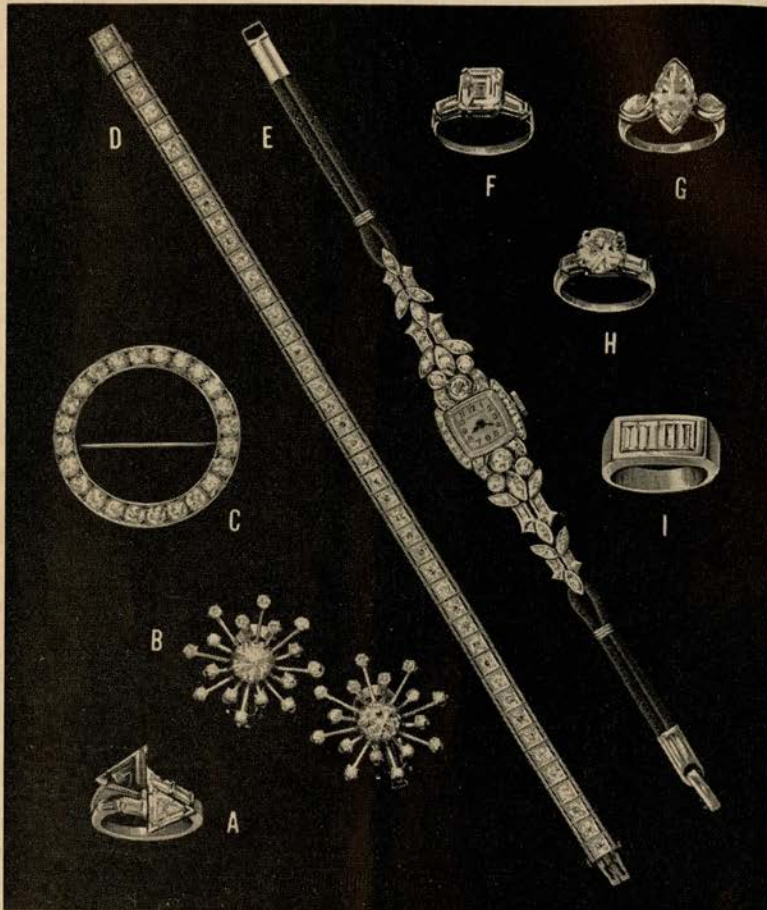

Gaetano Merola • General Director

WAR MEMORIAL OPERA HOUSE
SEPTEMBER 16 THROUGH OCTOBER 19, 1952

LOUIS AND CO. PRESENT DIAMOND JEWELS

- A. Diamond emerald twin ring, 1½ ct. ea. 4 bag. set in platinum.....\$1850.00
- B. Diamond snowflake earrings, platinum. 46 diamonds..... 875.00
- C. Diamond platinum circle brooch, 24 diamonds approx. 5 ct..... 1450.00
- D. Diamond platinum straight row bracelet, 45 diamonds approx. 5 ct..... 950.00
- E. Diamond platinum watch, 56 diamonds. 17 Jewel Hamilton Movement..... 975.00
- F. Diamond platinum ring, approximately 3 carat center. 2 bags..... 2650.00
- G. Diamond platinum Marquise ring 3.18 carat center, 2 large diamonds..... 3950.00
- H. Diamond platinum ring, 2.68 carat center, 2 bagt. diamonds..... 2150.00
- I. Man's diamond platinum emerald cut, total weight 2.20 carat..... 790.00