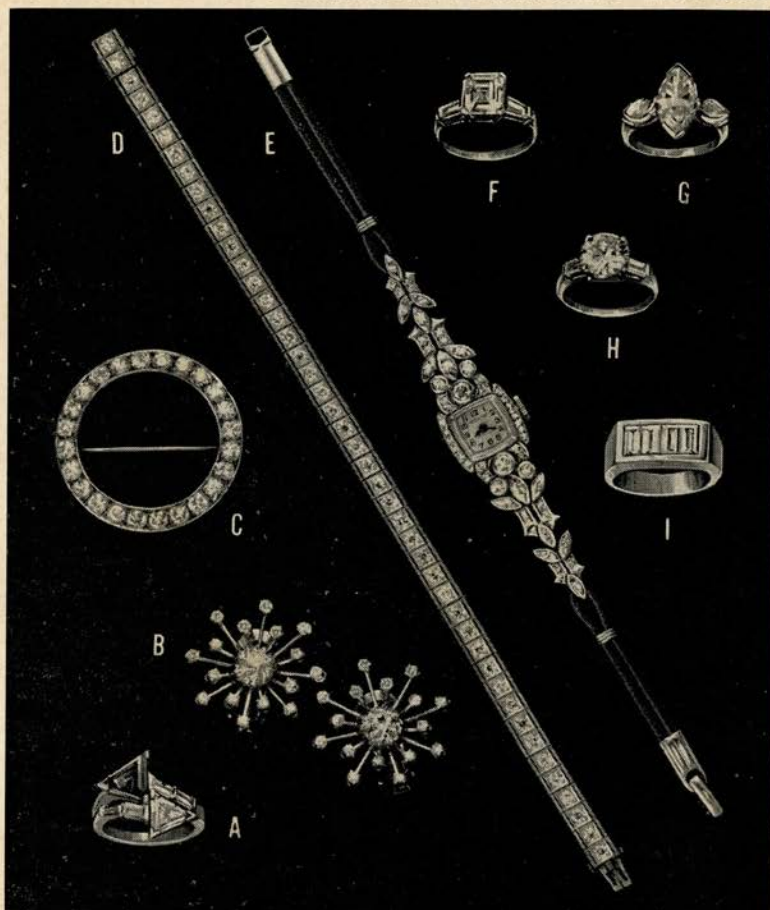

San Francisco
OPERA
Association

Gaetano Merola • General Director

WAR MEMORIAL OPERA HOUSE
SEPTEMBER 16 THROUGH OCTOBER 19, 1952

LOUIS AND CO. PRESENT DIAMOND JEWELS

- A. Diamond emerald twin ring, 1 1/2 ct. ea. 4 bag. set in platinum.....\$1850.00
- B. Diamond snowflake earrings, platinum. 46 diamonds..... 875.00
- C. Diamond platinum circle brooch, 24 diamonds approx. 5 ct..... 1450.00
- D. Diamond platinum straight row bracelet, 45 diamonds approx. 5 ct..... 950.00
- E. Diamond platinum watch, 56 diamonds. 17 Jewel Hamilton Movement..... 975.00
- F. Diamond platinum ring, approximately 3 carat center. 2 bags..... 2650.00
- G. Diamond platinum Marquise ring 3.18 carat center, 2 large diamonds..... 3950.00
- H. Diamond platinum ring, 2.68 carat center, 2 bagt. diamonds..... 2150.00
- I. Man's diamond platinum emerald cut, total weight 2.20 carat..... 790.00