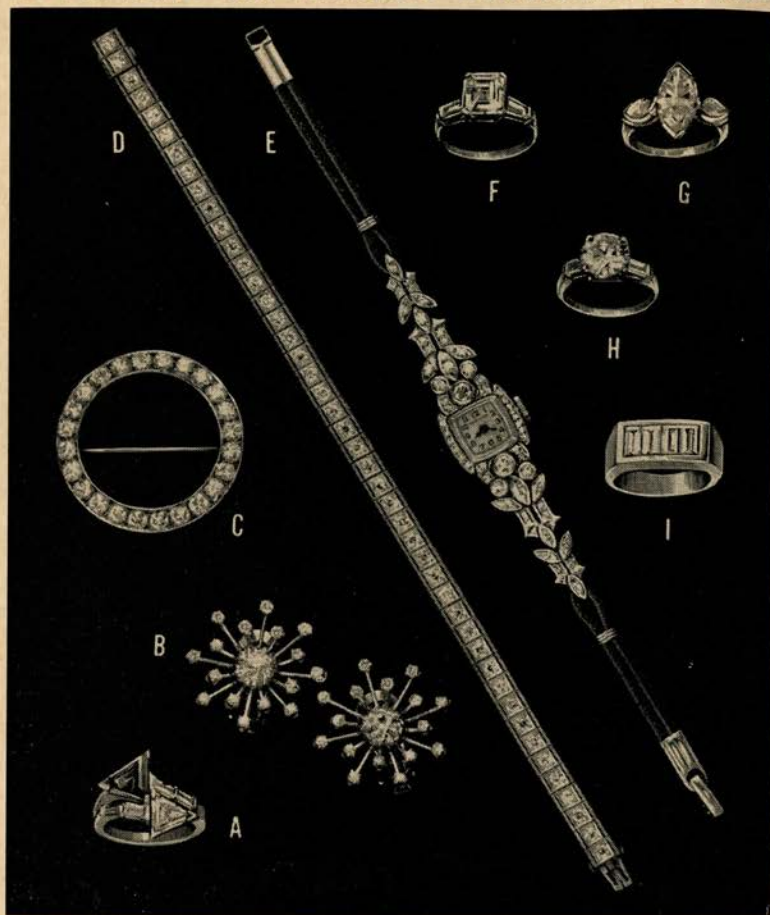

San Francisco
OPERA
Association

Gaetano Merola • General Director

WAR MEMORIAL OPERA HOUSE
SEPTEMBER 16 THROUGH OCTOBER 19, 1952

LOUIS AND CO. PRESENT DIAMOND JEWELS

- A. Diamond emerald twin ring, 1½ ct. ea. 4 bag. set in platinum.....\$1850.00
- B. Diamond snowflake earrings, platinum. 46 diamonds..... 875.00
- C. Diamond platinum circle brooch, 24 diamonds approx. 5 ct..... 1450.00
- D. Diamond platinum straight row bracelet, 45 diamonds approx. 5 ct..... 950.00
- E. Diamond platinum watch, 56 diamonds. 17 Jewel Hamilton Movement..... 975.00
- F. Diamond platinum ring, approximately 3 carat center. 2 bagts..... 2650.00
- G. Diamond platinum Marquise ring 3.18 carat center, 2 large diamonds..... 3950.00
- H. Diamond platinum ring, 2.68 carat center, 2 bagt. diamonds..... 2150.00
- I. Man's diamond platinum emerald cut, total weight 2.20 carat..... 790.00