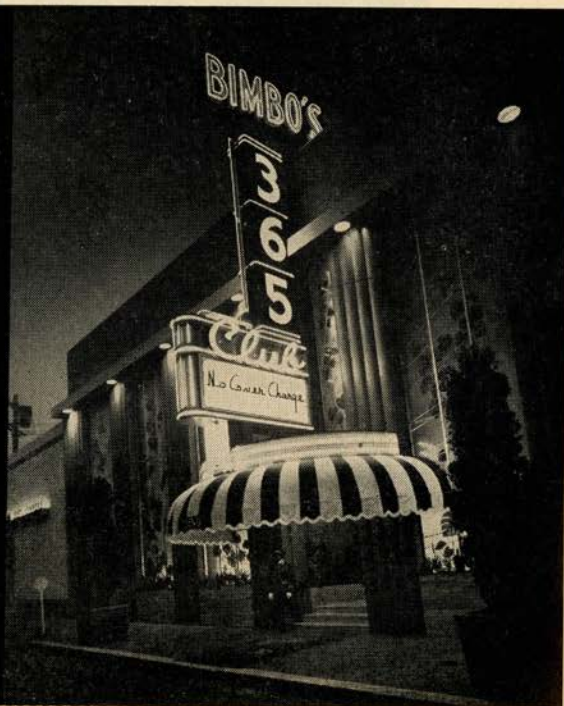

- * World's Best Dinner
- * Home of the Girl in the Fishbowl
- * Cocktails from 5
- * Dinner from 6
- * Dancing from 7
- * 1st show starts at 7:30
- * GRaystone 4-0365

Bimbo's 365 Club

1025 COLUMBUS AVE.