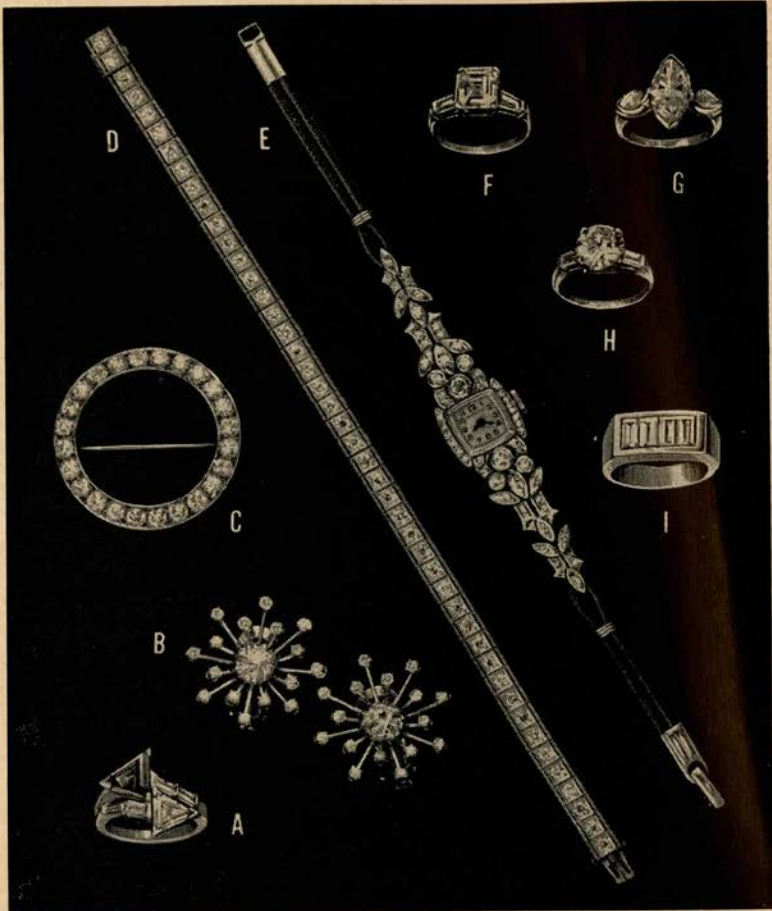

Gaetano Merola • General Director

WAR MEMORIAL OPERA HOUSE

SEPTEMBER 16 THROUGH OCTOBER 19, 1952

LOUIS AND CO. PRESENT DIAMOND JEWELS

- | | | |
|----|---|-----------|
| A. | Diamond emerald twin ring, 1½ ct. ea. 4 bag. set in platinum..... | \$1850.00 |
| B. | Diamond snowflake earrings, platinum. 46 diamonds..... | 875.00 |
| C. | Diamond platinum circle brooch, 24 diamonds approx. 5 ct..... | 1450.00 |
| D. | Diamond platinum straight row bracelet, 45 diamonds approx. 5 ct..... | 950.00 |
| E. | Diamond platinum watch, 56 diamonds. 17 Jewel Hamilton Movement..... | 975.00 |
| F. | Diamond platinum ring, approximately 3 carat center. 2 bags..... | 2650.00 |
| G. | Diamond platinum ring 3.18 carat center, 2 large diamonds..... | 3950.00 |
| H. | Diamond platinum ring, 2.68 carat center, 2 bagt. diamonds..... | 2150.00 |
| I. | Man's diamond platinum emerald cut, total weight 2.20 carat..... | 790.00 |