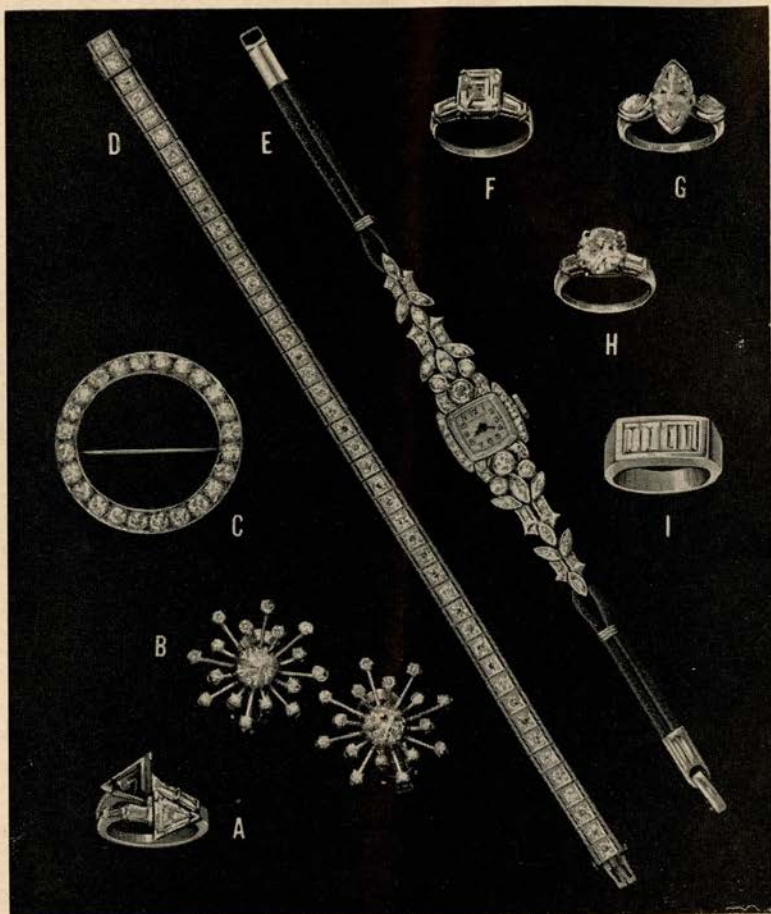

San Francisco
OPERA
Association

Gaetano Merola • General Director

WAR MEMORIAL OPERA HOUSE

SEPTEMBER 16 THROUGH OCTOBER 19, 1952

LOUIS AND CO. PRESENT DIAMOND JEWELS

- A. Diamond emerald twin ring, 1 1/2 ct. ea. 4 bag. set in platinum.....\$1850.00
- B. Diamond snowflake earrings, platinum. 46 diamonds..... 875.00
- C. Diamond platinum circle brooch, 24 diamonds approx. 5 ct..... 1450.00
- D. Diamond platinum straight row bracelet, 45 diamonds approx. 5 ct..... 950.00
- E. Diamond platinum watch, 56 diamonds. 17 Jewel Hamilton Movement..... 975.00
- F. Diamond platinum ring, approximately 3 carat center, 2 bags..... 2650.00
- G. Diamond platinum Marquise ring 3.18 carat center, 2 large diamonds..... 3950.00
- H. Diamond platinum ring, 2.68 carat center, 2 bagt. diamonds..... 2150.00
- I. Man's diamond platinum emerald cut, total weight 2.20 carat..... 790.00