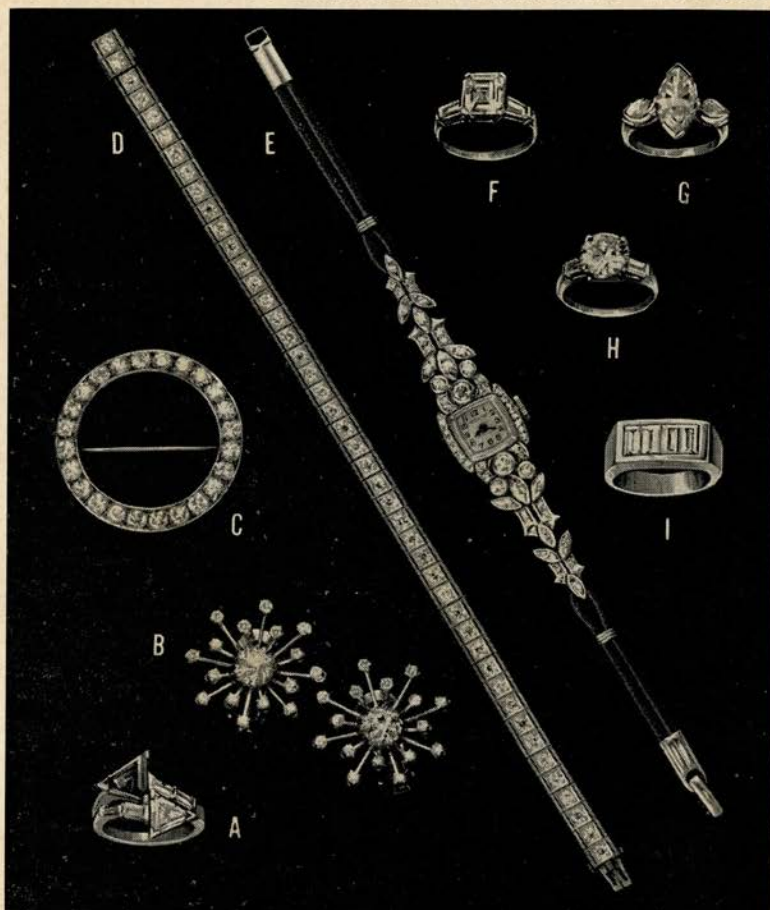

THIRTIETH ANNUAL SEASON

San Francisco
OPERA
Association

Gaetano Merola • General Director

WAR MEMORIAL OPERA HOUSE
SEPTEMBER 16 THROUGH OCTOBER 19, 1952

LOUIS AND CO. PRESENT DIAMOND JEWELS

- A. Diamond emerald twin ring, 1 1/2 ct. ea. 4 bag. set in platinum.....\$1850.00
- B. Diamond snowflake earrings, platinum. 46 diamonds..... 875.00
- C. Diamond platinum circle brooch, 24 diamonds approx. 5 ct..... 1450.00
- D. Diamond platinum straight row bracelet, 45 diamonds approx. 5 ct..... 950.00
- E. Diamond platinum watch, 56 diamonds. 17 Jewel Hamilton Movement..... 975.00
- F. Diamond platinum ring, approximately 3 carat center. 2 bags..... 2650.00
- G. Diamond platinum Marquise ring 3.18 carat center, 2 large diamonds..... 3950.00
- H. Diamond platinum ring, 2.68 carat center, 2 bagt. diamonds..... 2150.00
- I. Man's diamond platinum emerald cut, total weight 2.20 carat..... 790.00