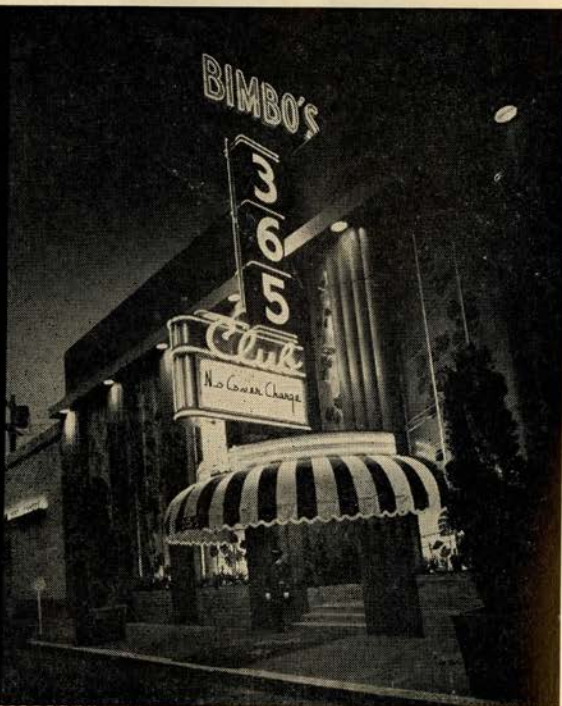

- * World's Best Dinner
- * Home of the Girl in the Fishbowl
- * Cocktails from 5
- * Dinner from 6
- * Dancing from 7
- * 1st show starts at 7:30
- * GRaystone 4-0365

Bimbo's 365 Club

1025 COLUMBUS AVE.