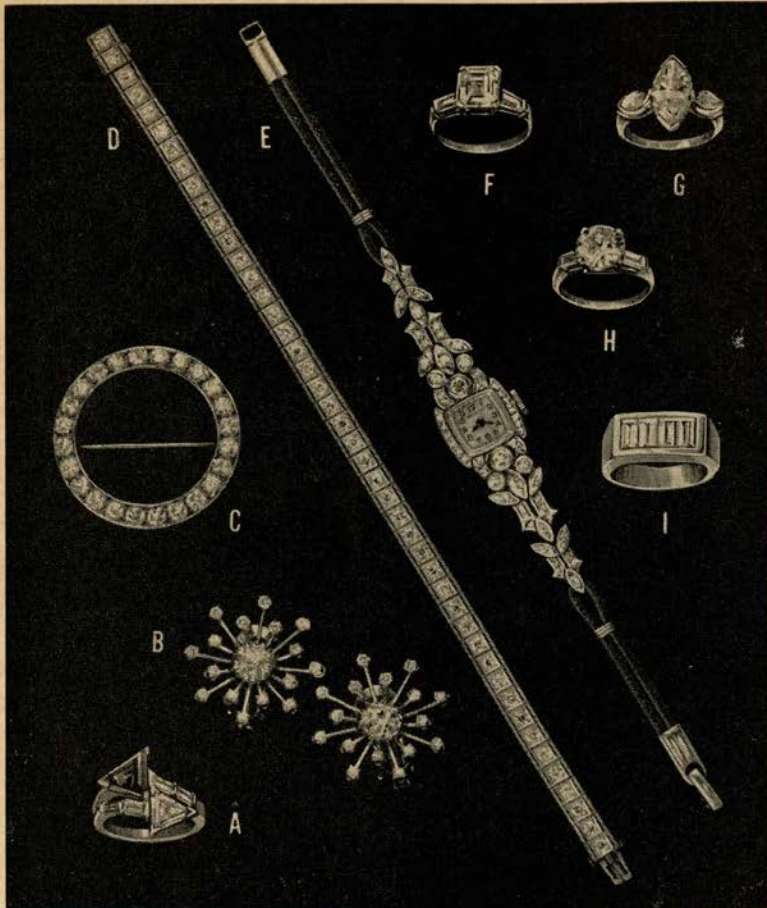

Gaetano Merola • General Director

WAR MEMORIAL OPERA HOUSE

SEPTEMBER 16 THROUGH OCTOBER 19, 1952

LOUIS AND CO. PRESENT DIAMOND JEWELS

- A. Diamond emerald twin ring, 1 1/2 ct. ea. 4 bag. set in platinum.....\$1850.00
- B. Diamond snowflake earrings, platinum. 46 diamonds..... 875.00
- C. Diamond platinum circle brooch, 24 diamonds approx. 5 ct..... 1450.00
- D. Diamond platinum straight row bracelet, 45 diamonds approx. 5 ct..... 950.00
- E. Diamond platinum watch, 56 diamonds. 17 Jewel Hamilton Movement..... 975.00
- F. Diamond platinum ring, approximately 3 carat center. 2 bags..... 2650.00
- G. Diamond platinum Marquise ring 3.18 carat center, 2 large diamonds..... 3950.00
- H. Diamond platinum ring, 2.68 carat center, 2 bagt. diamonds..... 2150.00
- I. Man's diamond platinum emerald cut, total weight 2.20 carat..... 790.00