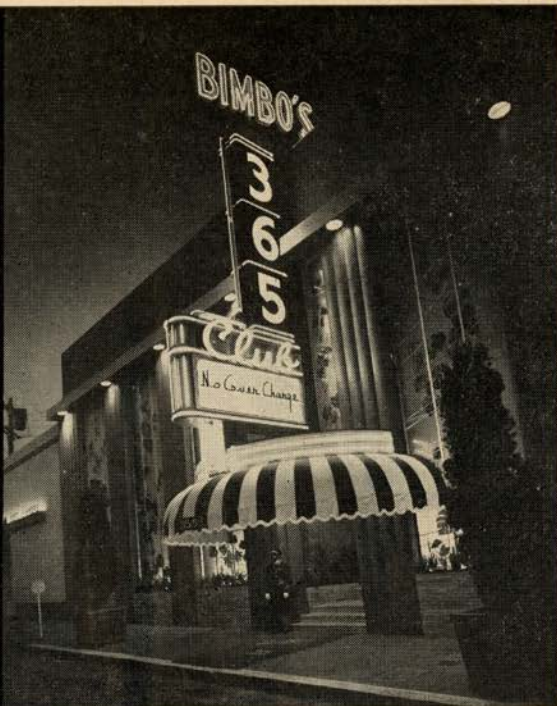

before the opera ...

DINNER FROM 6

after the opera ...

SUPPER FROM 10
LAST SHOW 1 A.M.

- World's Best Dinner
- Home of the Girl in the Fishbowl
- Cocktails from 5
- Dinner from 6
- Dancing from 7
- 1st show starts at 7:30
- GRaystone 4-0365

Bimbo's 365 Club

1025 COLUMBUS AVE.