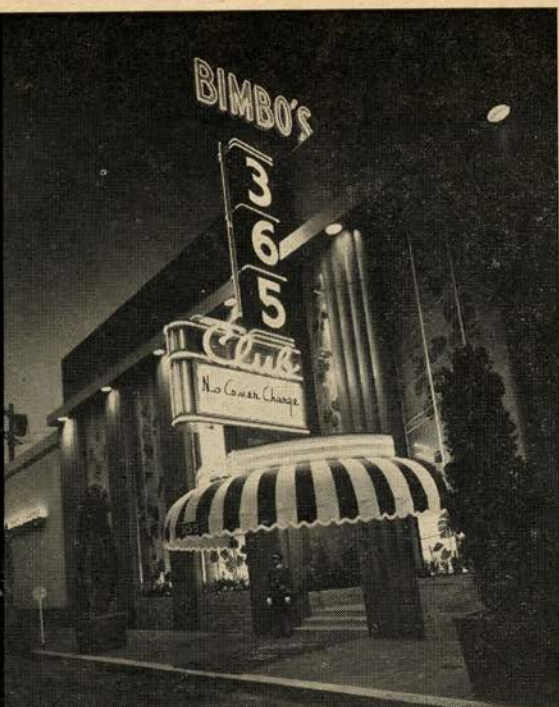

before the opera ...

DINNER FROM 6

after the opera ...

SUPPER FROM 10

LAST SHOW 1 A.M.

- World's Best Dinner
- Home of the Girl in the Fishbowl
- Cocktails from 5
- Dinner from 6
- Dancing from 7
- 1st show starts at 7:30
- GRaystone 4-0365

Bimbo's 365 Club

1025 COLUMBUS AVE.