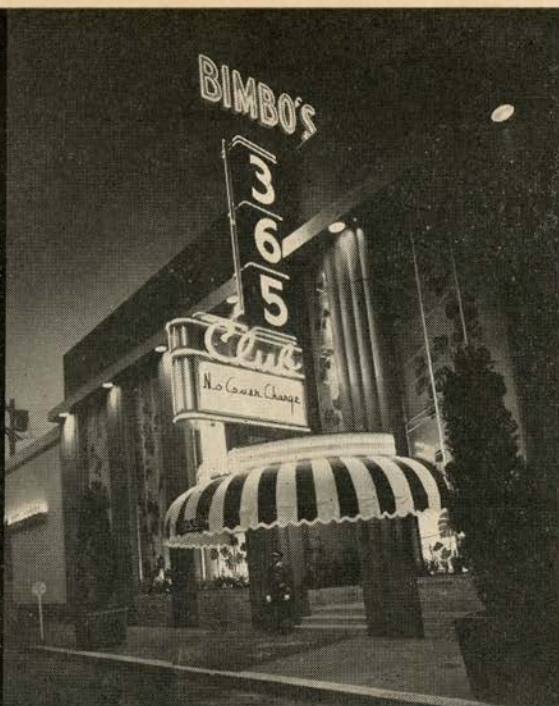

before the opera ...

DINNER FROM 6

after the opera ...

SUPPER FROM 10

LAST SHOW 1 A.M.

- World's Best Dinner
- Home of the Girl in the Fishbowl
- Cocktails from 5
- Dinner from 6
- Dancing from 7
- 1st show starts at 7:30
- GRaystone 4-0365

Bimbo's 365 Club

1025 COLUMBUS AVE.