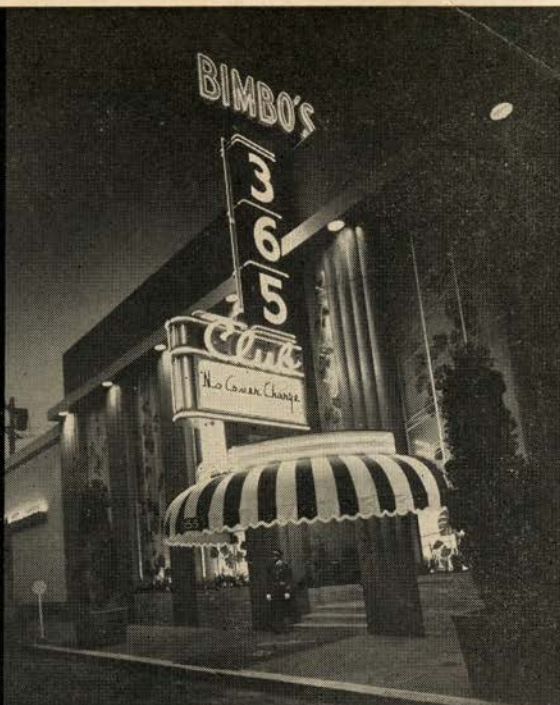

before the opera ...

DINNER FROM 6

after the opera ...

SUPPER FROM 10

LAST SHOW 1 A.M.

- World's Best Dinner
- Home of the Girl in the Fishbowl
- Cocktails from 5
- Dinner from 6
- Dancing from 7
- 1st show starts at 7:30
- GRaystone 4-0365

Bimbo's 365 Club

1025 COLUMBUS AVE.