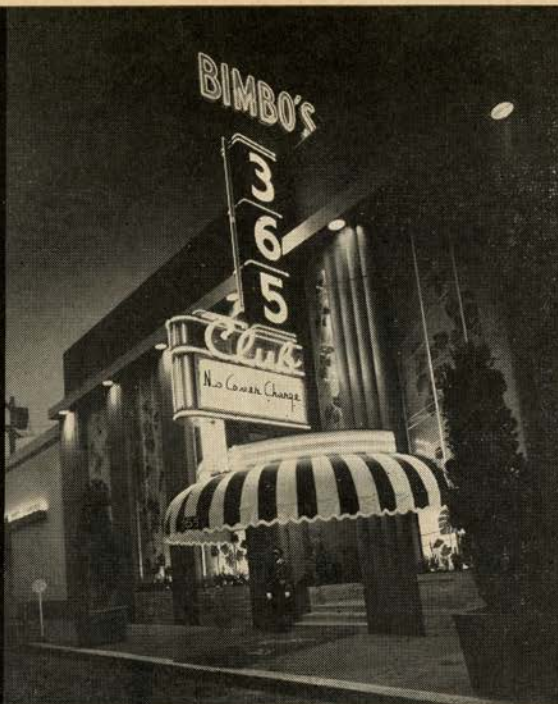

before the opera ...

DINNER FROM 6

after the opera ...

SUPPER FROM 10

LAST SHOW 1 A.M.

- World's Best Dinner
- Home of the Girl in the Fishbowl
- Cocktails from 5
- Dinner from 6
- Dancing from 7
- 1st show starts at 7:30
- GRaystone 4-0365

Bimbo's 365 Club

1025 COLUMBUS AVE.