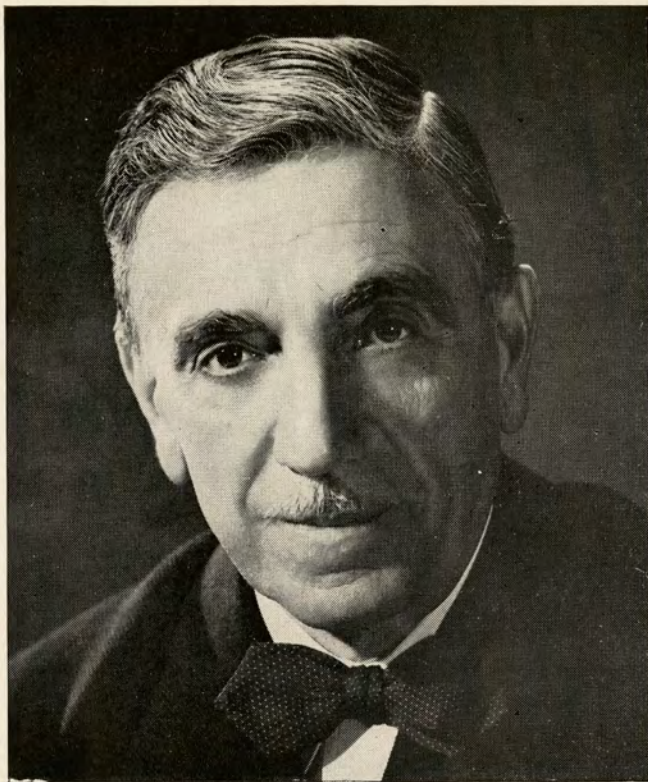

★ ★ ★ ★ ★ ★ ★ ★ ★ ★ ★ ★ ★ ★ ★ ★

GAETANO MEROLA

GENERAL DIRECTOR

This is the San Francisco Opera Company's 22nd Annual Season, its third war time season, and it is fitting that its friends pause a moment to take stock of the past and the present.

We can well be proud of twenty-two unbroken years of opera. On October 15, 1932, the War Memorial Opera House was dedicated by the opening performance of the 10th Season.

In the fall of 1941, the San Francisco Opera Company's annual tours to Sacramento, Los Angeles and Pasadena were extended to include Portland and Seattle.

It is estimated that since the inception of the San Francisco Opera Company twenty-two years ago, approximately 3,000,000 persons have attended its performances.

This season, notwithstanding war time conditions, the Opera Association will achieve its long sought desire to be truly the source of grand opera enjoyment of the entire west, through the broadcast of fourteen performances over thirty-eight stations of the Don Lee Mutual Broadcasting System.

We are grateful to Safeway Stores, the sponsor of these broadcasts, and we are sure that millions of listeners will join us in this formal expression of appreciation.

SAN FRANCISCO OPERA ASSOCIATION